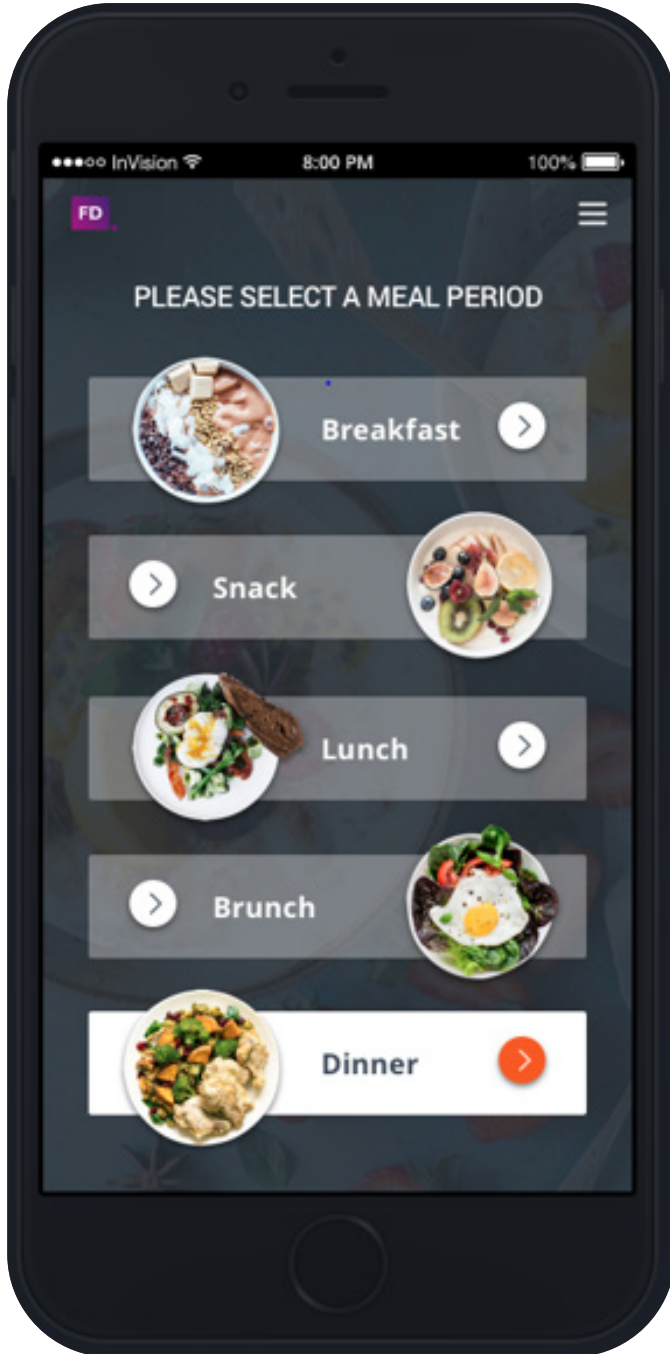

PLAN YOUR LUNCH

FD MealPlanner

Starting August 14, 2023
Download Our New FD Meal Planner App for your Menus

- **SCAN THE QR CODE TO DOWNLOAD FD MEALPLANNER ON THE IOS APP STORE OR GOOGLE PLAY**

- **Create Your Personalized Account**
(Not required, click "SKIP FOR NOW" to continue without logging in.)
- **Search For Your School**
- **View Today's or Future Menus**